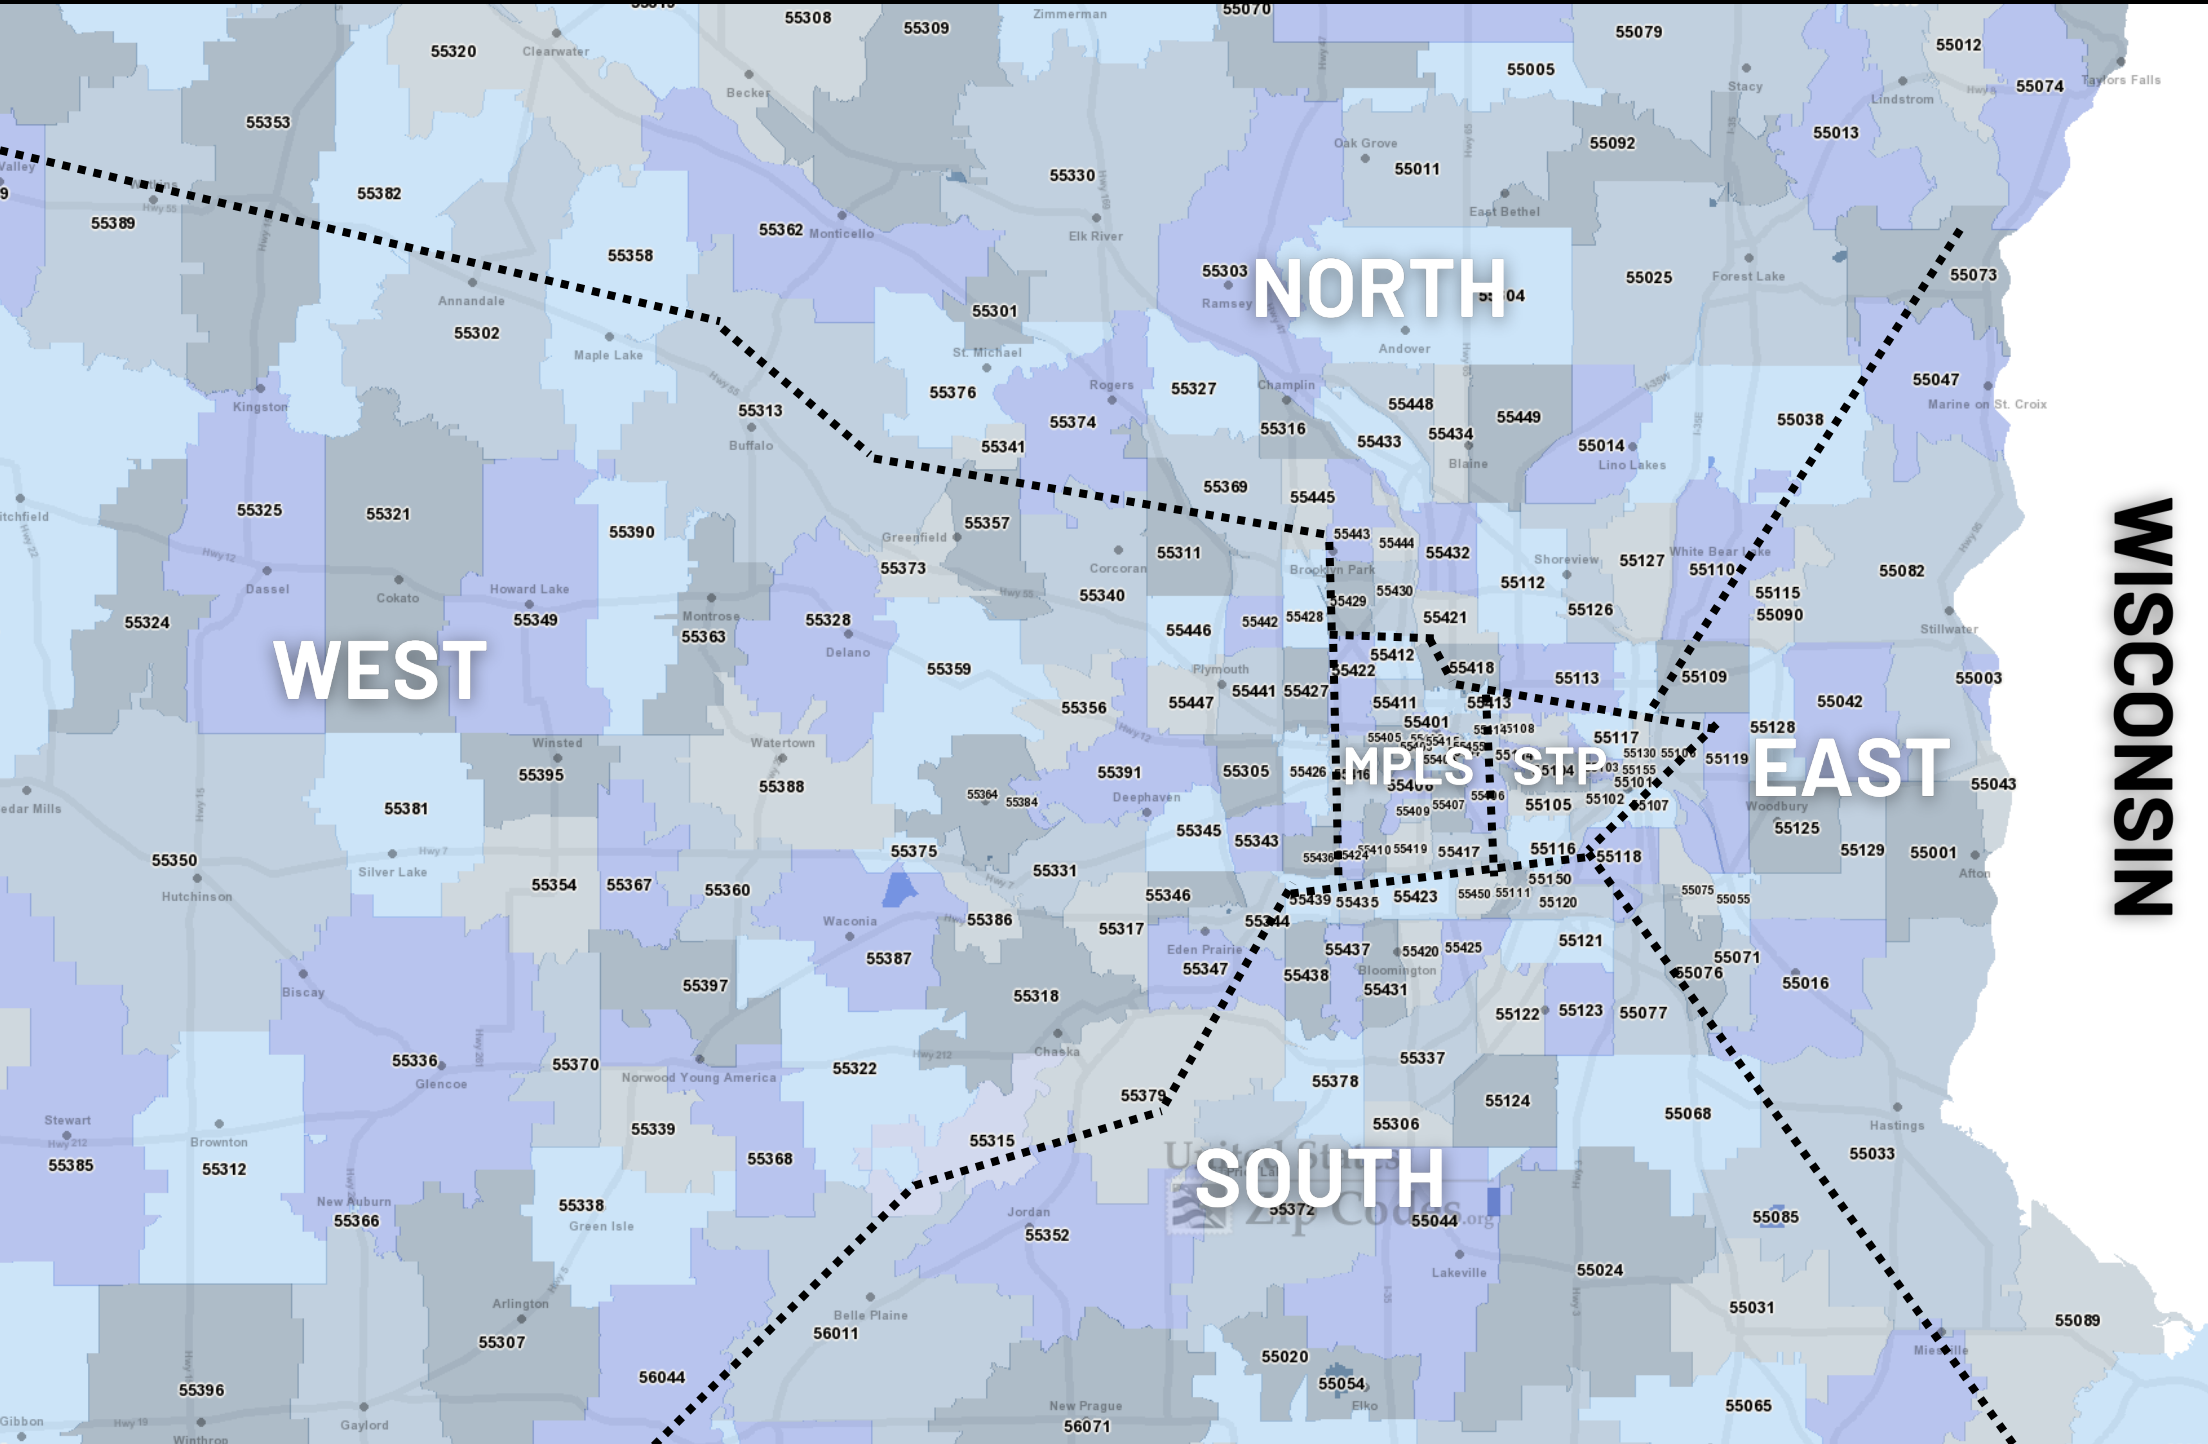

ZILLOW ZIP CODE MAP

WISCONSIN